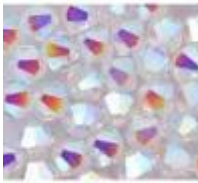

jonquil

silk

light peach

light colorado topaz

topaz

light smoked topaz

smoked topaz

smoky quartz

mocca

black diamond

jet

Effect Crystals

crystal
aurora borealis 2x

silver shade

golden shadow

visit our website www.thelittlejewellerybox.com